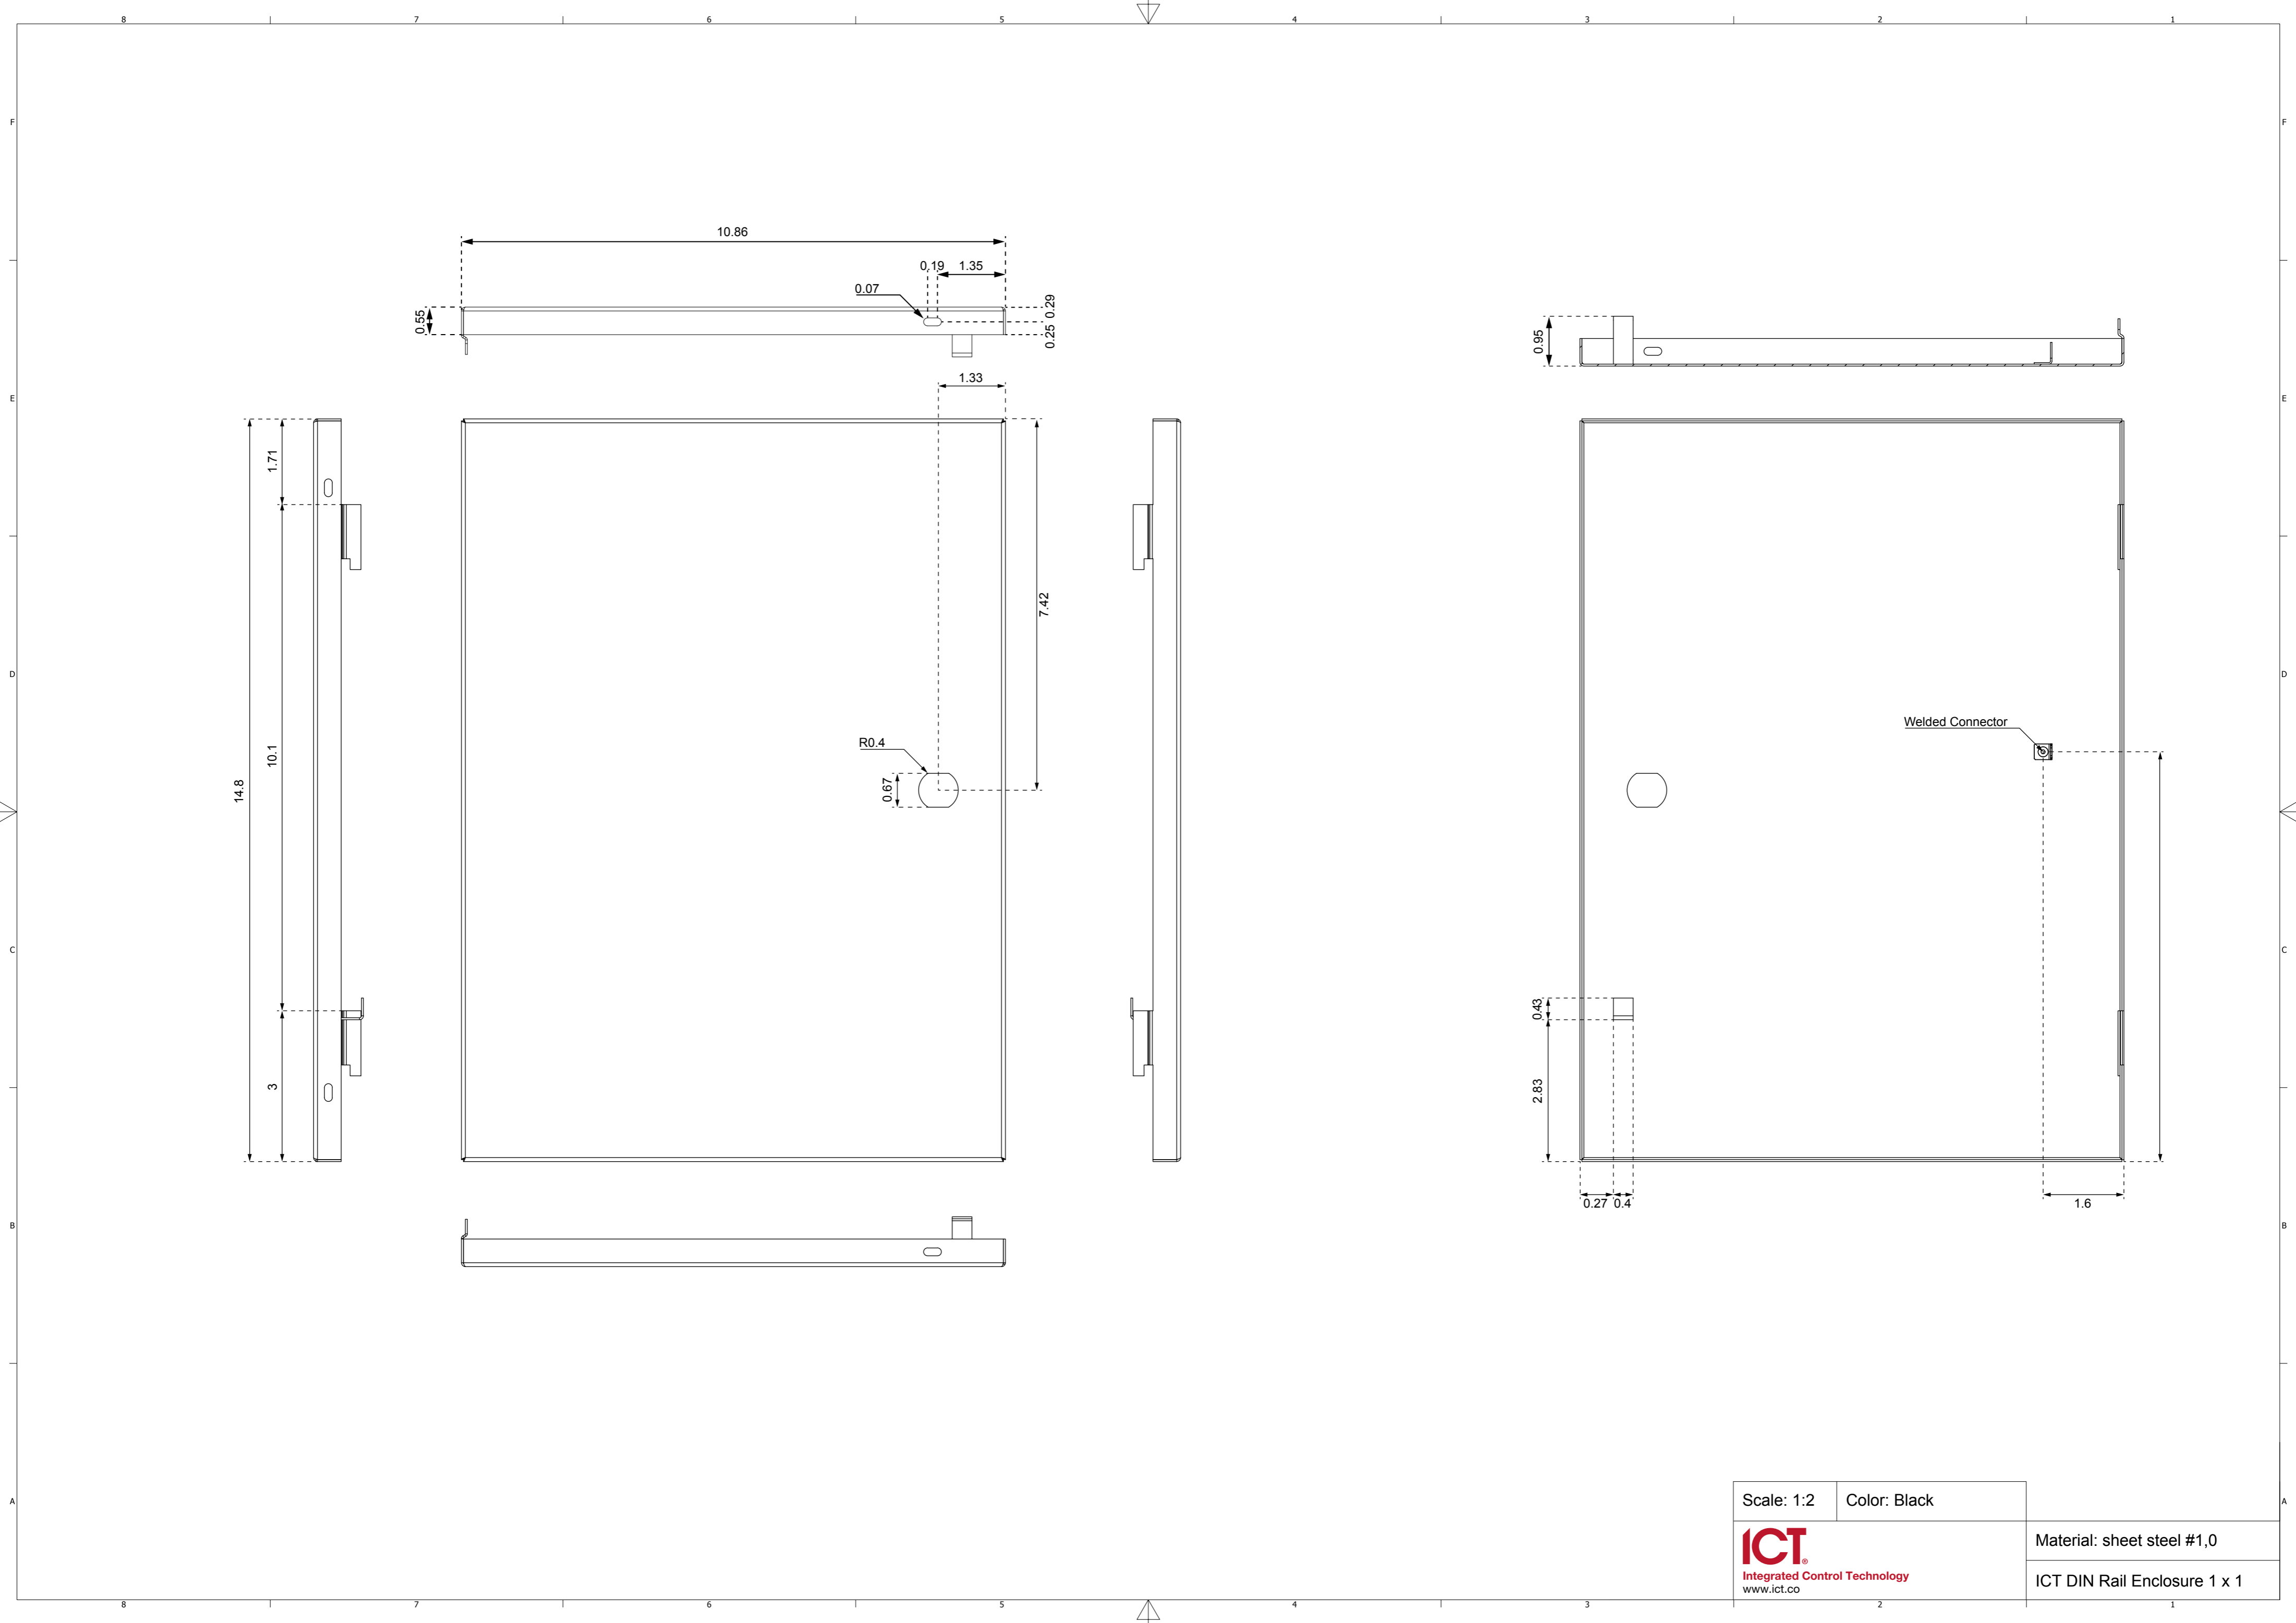

Scale: 1:2    Color: Black

**ICT**  
Integrated Control Technology  
www.ict.co

Material: sheet steel #1,0

ICT DIN Rail Enclosure 1 x 1

Scale: 1:2    Color: Black

Material: sheet steel #1,0  
ICT DIN Rail Enclosure 1 x 1