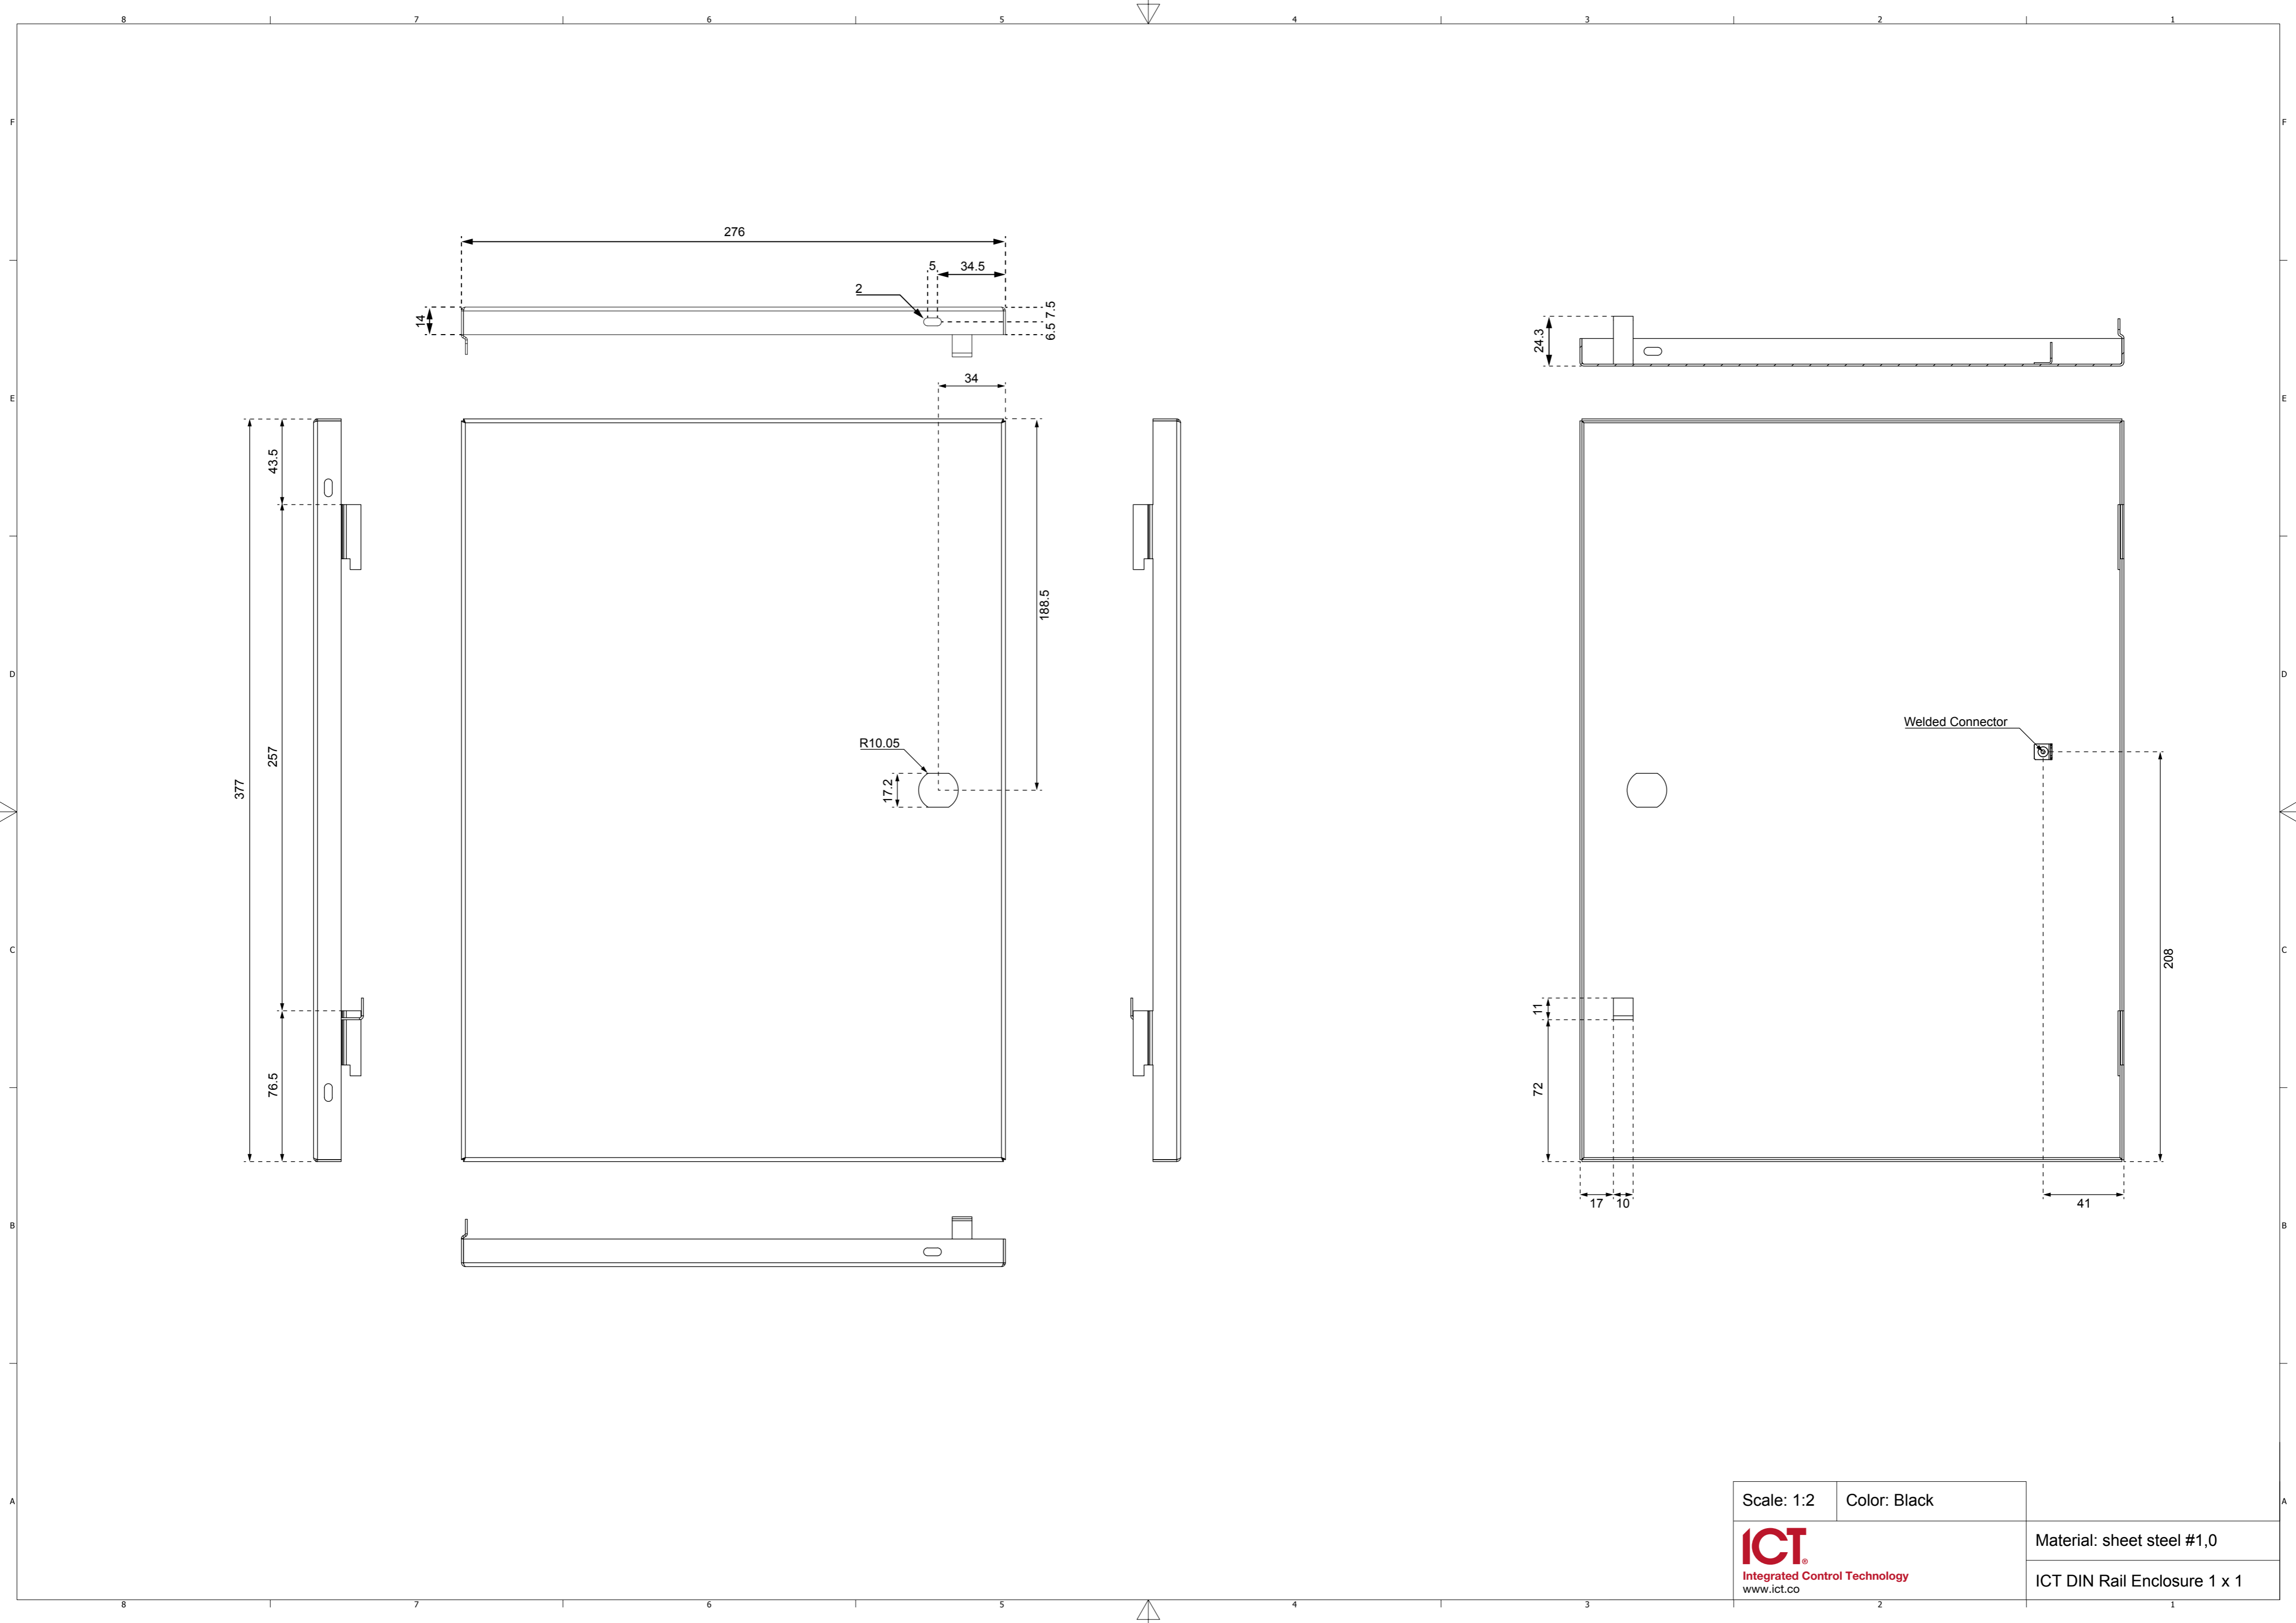

Scale: 1:2 Color: Black

Material: sheet steel #1,0

ICT DIN Rail Enclosure 1 x 1

Scale: 1:2	Color: Black	Material: sheet steel #1,0
 ICT Integrated Control Technology www.ict.co		