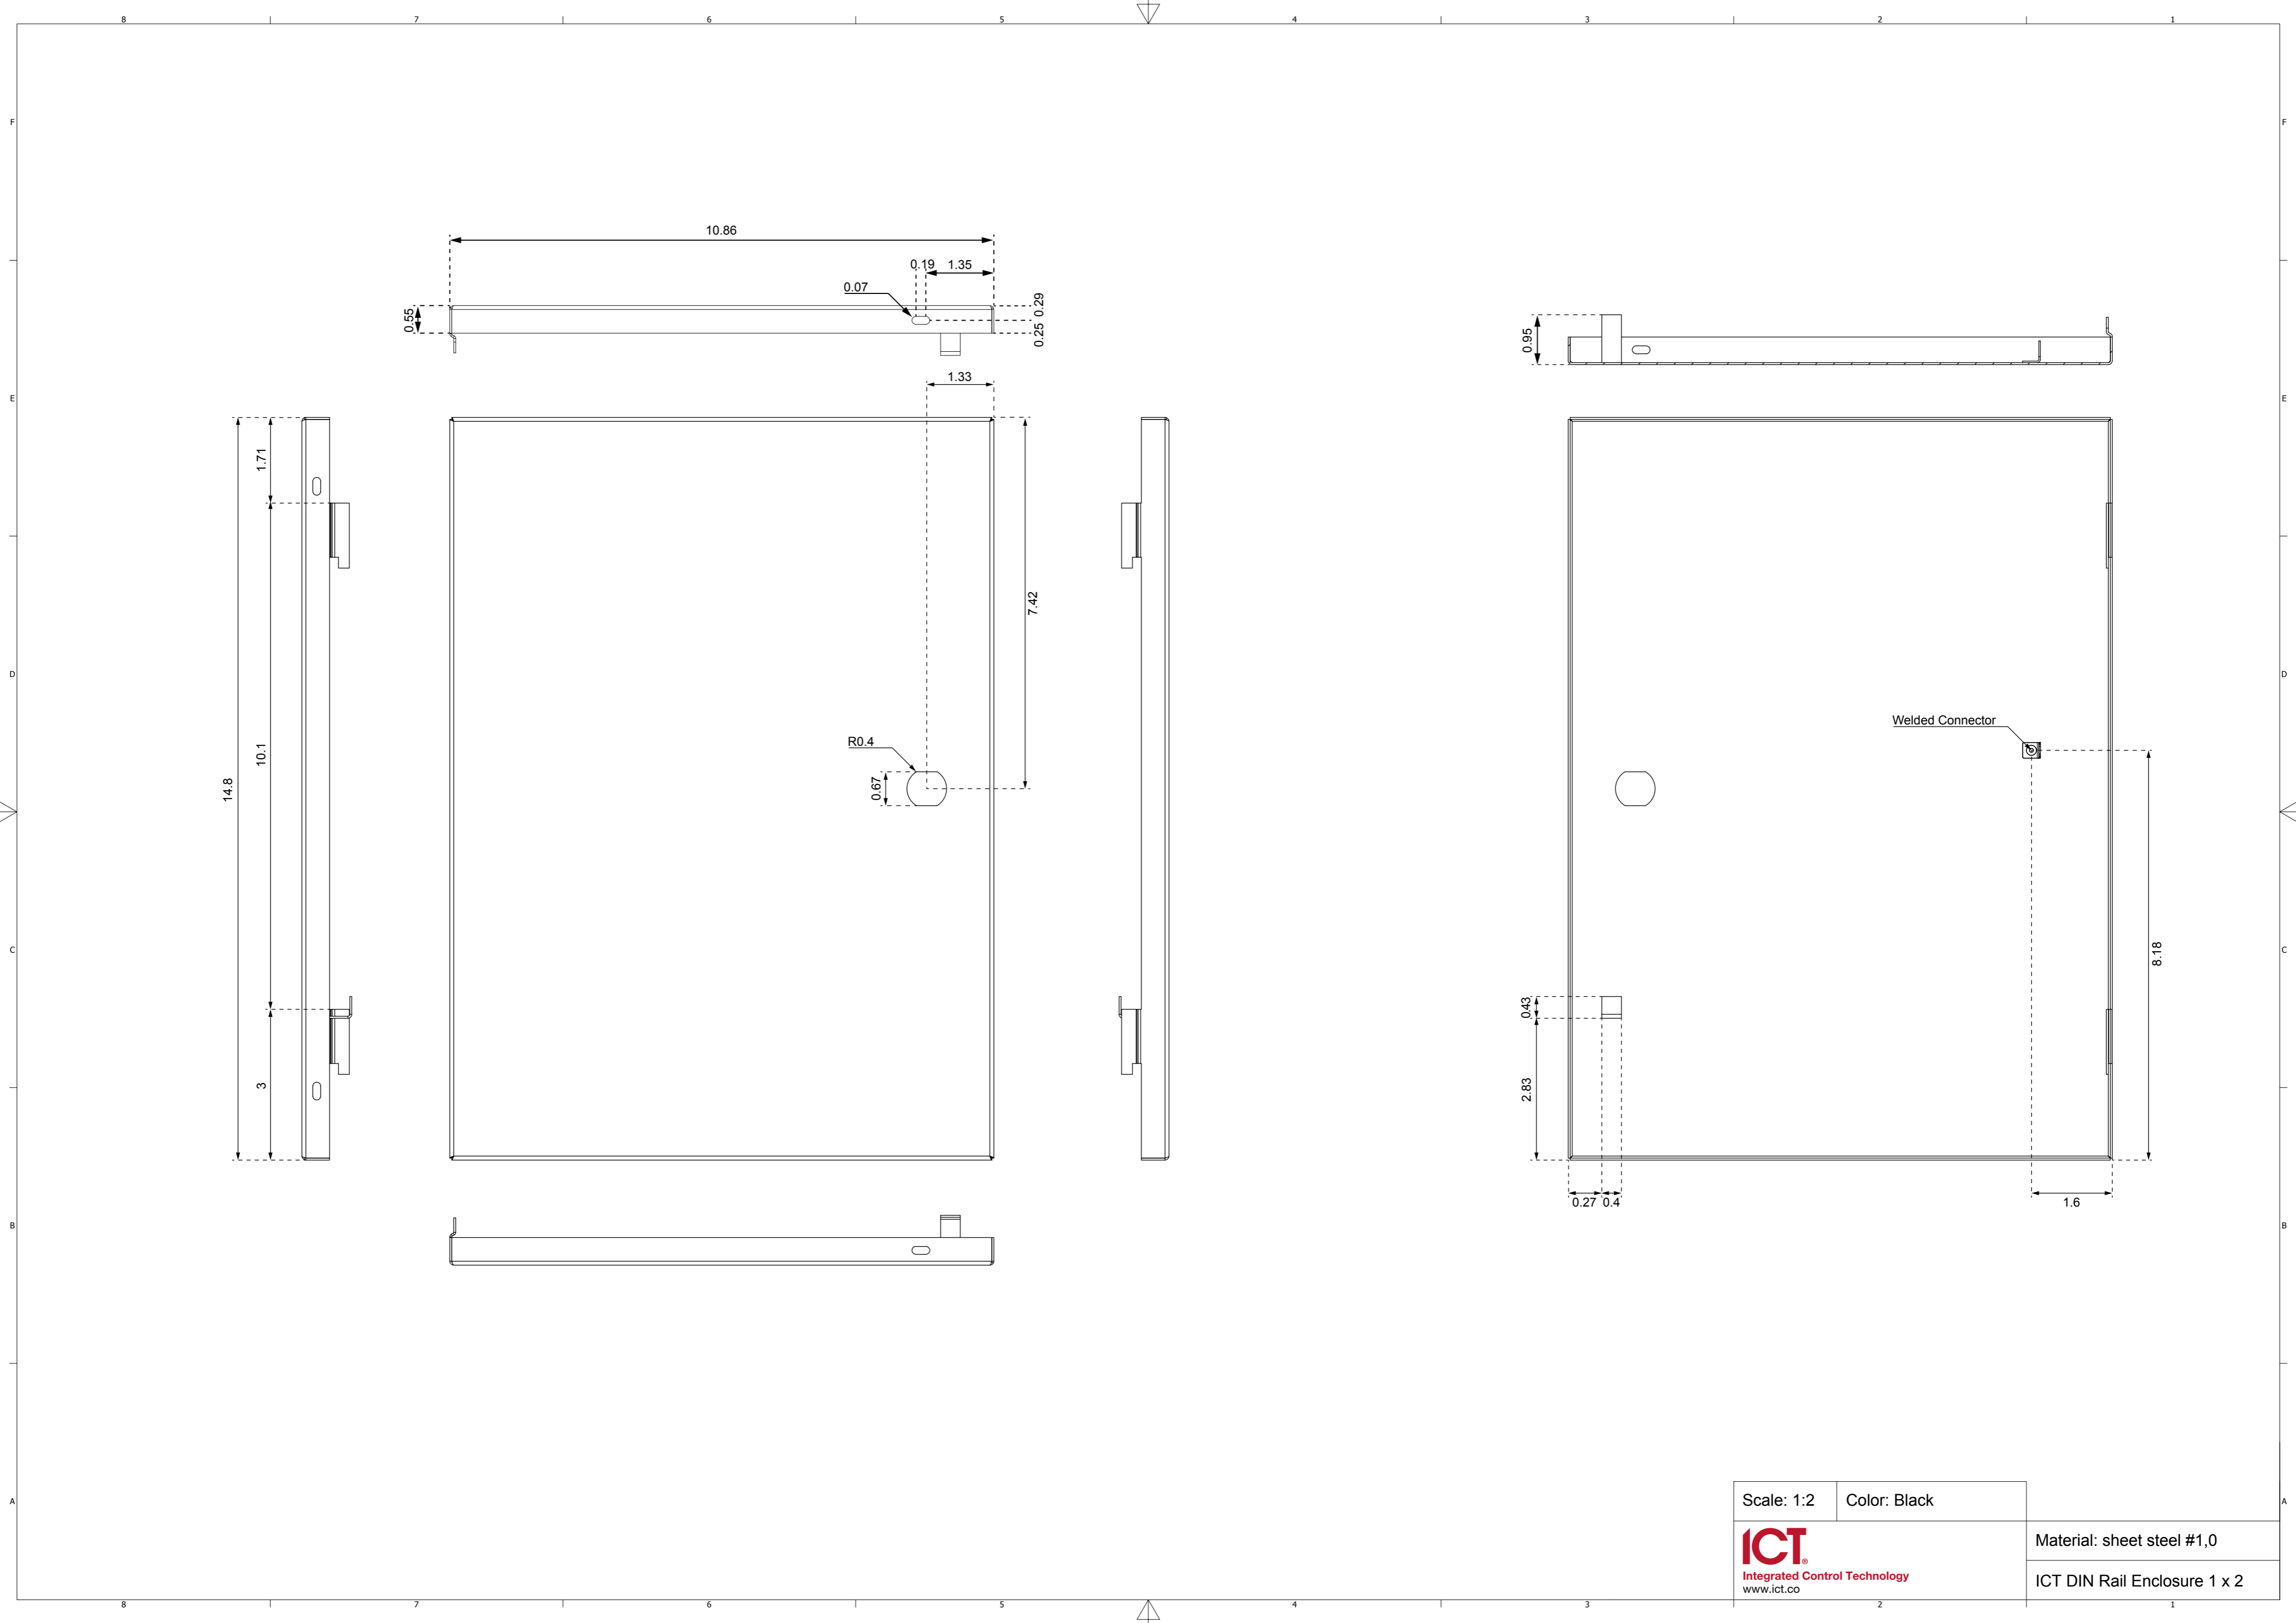

Scale: 1:2	Color: Black	Material: sheet steel #1,0
 ICT Integrated Control Technology www.ict.co		

Scale: 1:2 Color: Black

Material: sheet steel #1,0

ICT DIN Rail Enclosure 1 x 2